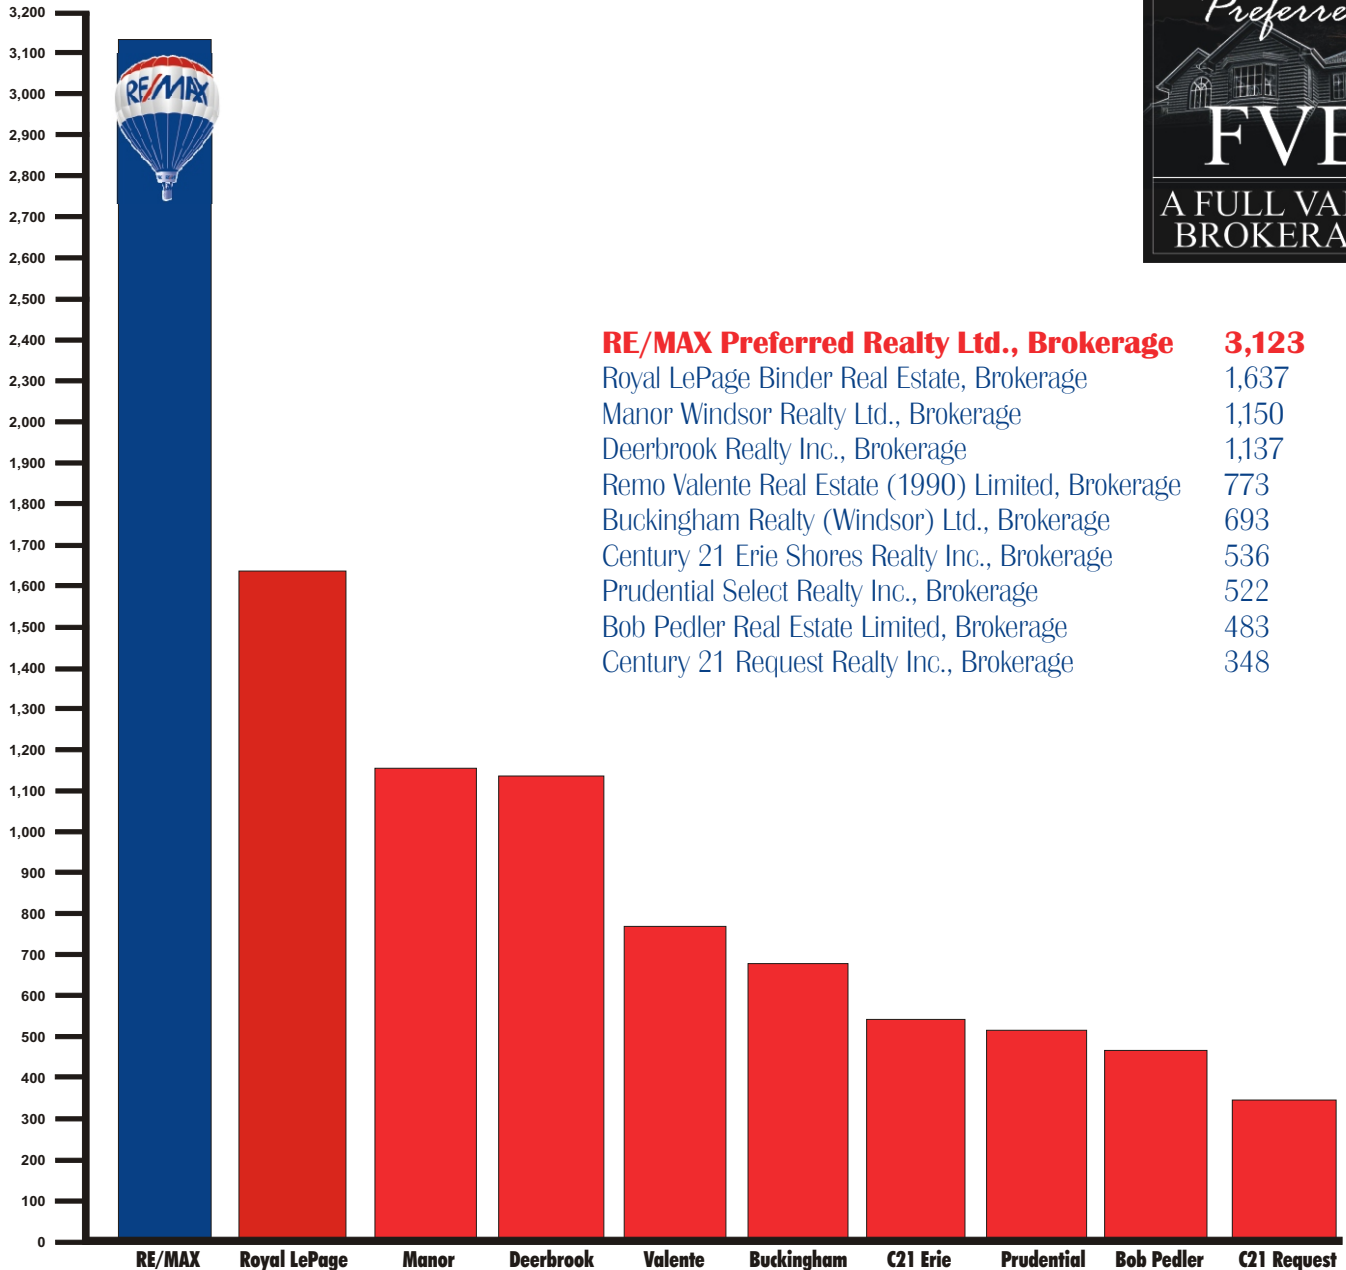

MARKET SHARE

RE/MAX PREFERRED REALTY LTD., BROKERAGE
Independently Owned and Operated.

New MLS® Listings Year Ending December 31st, 2010*

TOP 10 INDIVIDUAL COMPANY MLS® NEW LISTINGS 2010!
www.remax-preferred-on.com
www.windsorhomesandcondos.com